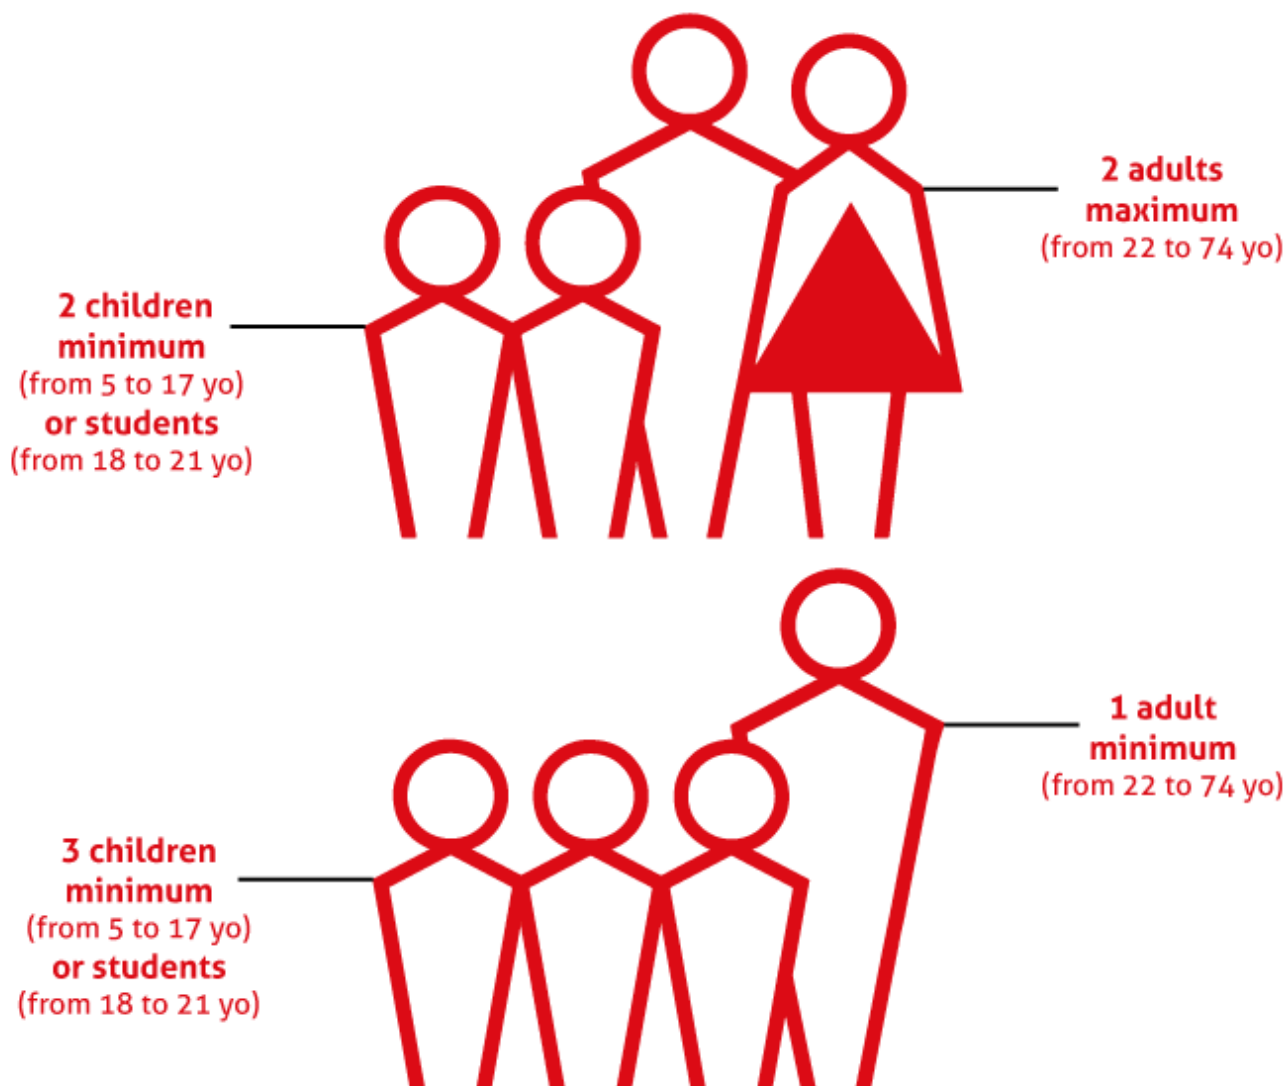

- Your discount will be calculated automatically when you enter your group configuration in the shopping basket.
- If you would like to extend your family Pass, a family extension costs 44€ per person for a maximum of 2 days.

Bonus 1 free entry to the swimming pool at the centre aquasportif for a ski pass of 2 to 15 days bought

Our stay offers

Val d'Isère + Tignes prices

Rates valid for first day skiing from 18/12

	Adult From 14 to 64 yrs old	Child From 5 to 13 yrs old	Senior From 65 to 74 yrs old
8 days	379 € + Save 125€*	304 € + Save 104€*	304 € + Save 104€*